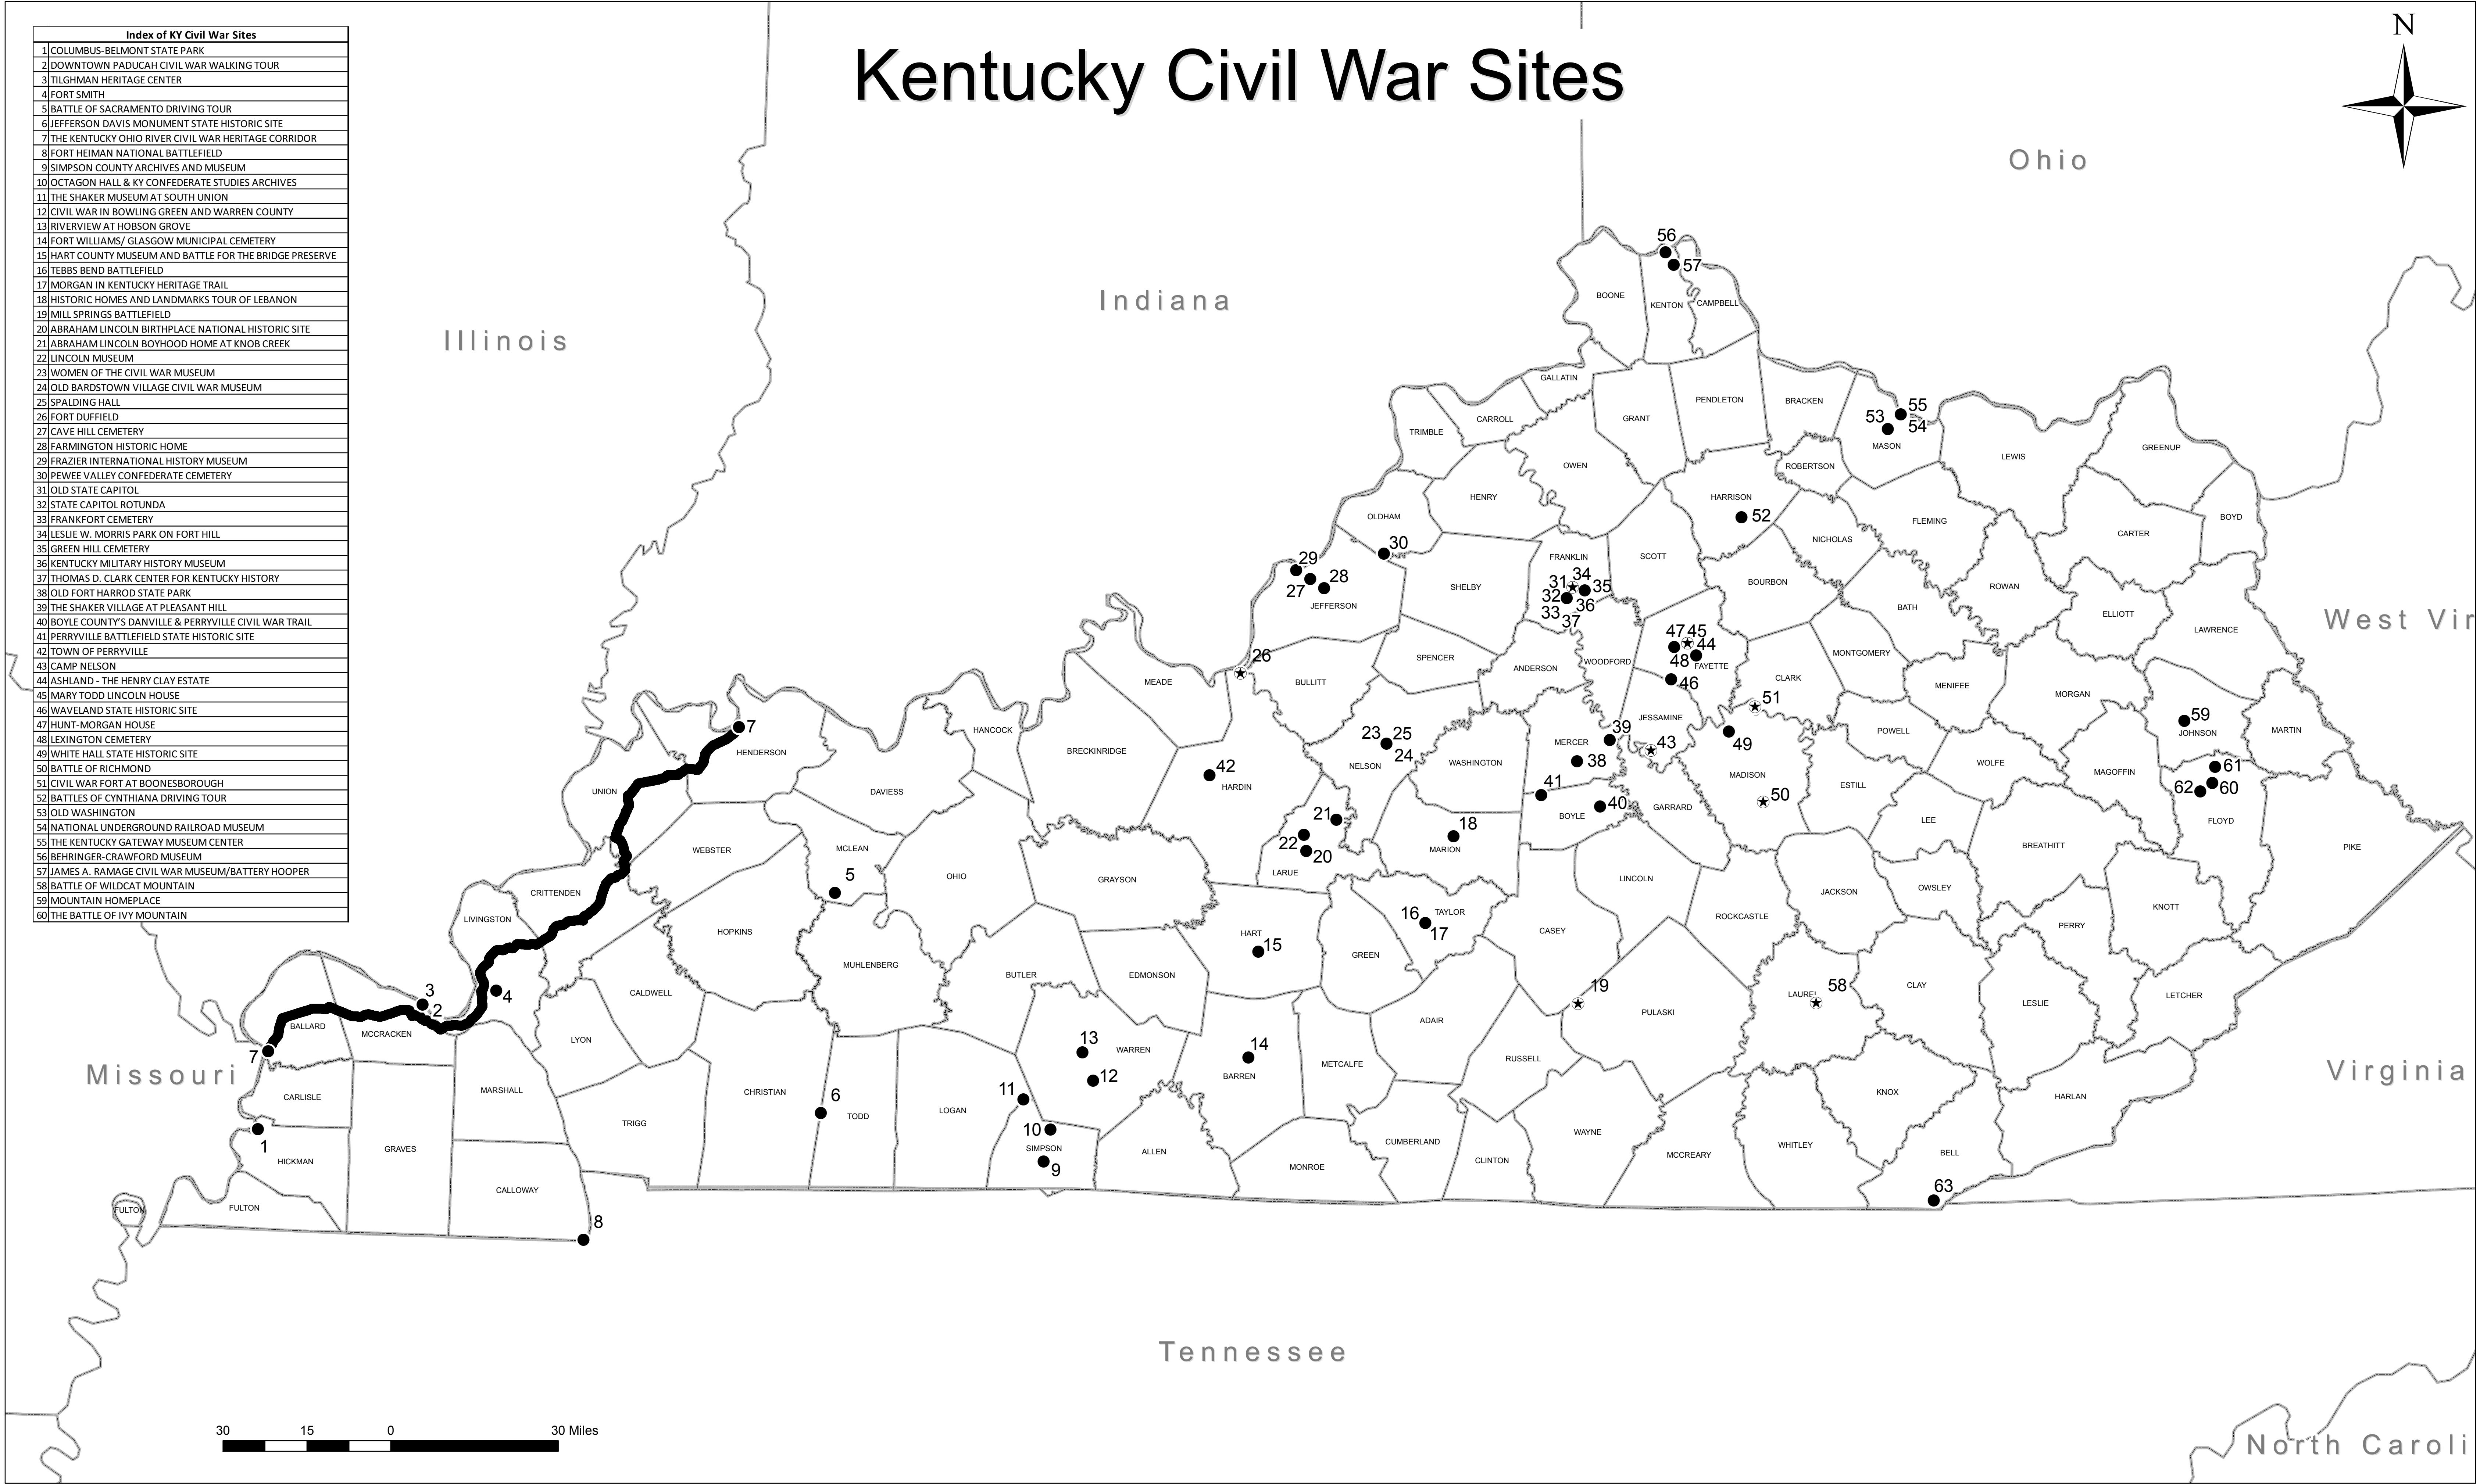

Kentucky Civil War Sites

Index of KY Civil War Sites	
1	COLUMBUS-BELMONT STATE PARK
2	DOWNTOWN PADUCAH CIVIL WAR WALKING TOUR
3	TILGHMAN HERITAGE CENTER
4	FORT SMITH
5	BATTLE OF SACRAMENTO DRIVING TOUR
6	JEFFERSON DAVIS MONUMENT STATE HISTORIC SITE
7	THE KENTUCKY OHIO RIVER CIVIL WAR HERITAGE CORRIDOR
8	FORT HEIMAN NATIONAL BATTLEFIELD
9	SIMPSON COUNTY ARCHIVES AND MUSEUM
10	OCTAGON HALL & KY CONFEDERATE STUDIES ARCHIVES
11	THE SHAKER MUSEUM AT SOUTH UNION
12	CIVIL WAR IN BOWLING GREEN AND WARREN COUNTY
13	RIVERVIEW AT HOBSON GROVE
14	FORT WILLIAMS/ GLASGOW MUNICIPAL CEMETERY
15	HART COUNTY MUSEUM AND BATTLE FOR THE BRIDGE PRESERVE
16	TEBBS BEND BATTLEFIELD
17	MORGAN IN KENTUCKY HERITAGE TRAIL
18	HISTORIC HOMES AND LANDMARKS TOUR OF LEBANON
19	MILL SPRINGS BATTLEFIELD
20	ABRAHAM LINCOLN BIRTHPLACE NATIONAL HISTORIC SITE
21	ABRAHAM LINCOLN BOYHOOD HOME AT KNOB CREEK
22	LINCOLN MUSEUM
23	WOMEN OF THE CIVIL WAR MUSEUM
24	OLD BARDSTOWN VILLAGE CIVIL WAR MUSEUM
25	SPALDING HALL
26	FORT DUFFIELD
27	CAVE HILL CEMETERY
28	FARMINGTON HISTORIC HOME
29	FRAZIER INTERNATIONAL HISTORY MUSEUM
30	PEWEE VALLEY CONFEDERATE CEMETERY
31	OLD STATE CAPITOL
32	STATE CAPITOL ROTUNDA
33	FRANKFORT CEMETERY
34	LESLIE W. MORRIS PARK ON FORT HILL
35	GREEN HILL CEMETERY
36	KENTUCKY MILITARY HISTORY MUSEUM
37	THOMAS D. CLARK CENTER FOR KENTUCKY HISTORY
38	OLD FORT HARROD STATE PARK
39	THE SHAKER VILLAGE AT PLEASANT HILL
40	BOYLE COUNTY'S DANVILLE & PERRYVILLE CIVIL WAR TRAIL
41	PERRYVILLE BATTLEFIELD STATE HISTORIC SITE
42	TOWN OF PERRYVILLE
43	CAMP NELSON
44	ASHLAND - THE HENRY CLAY ESTATE
45	MARY TODD LINCOLN HOUSE
46	WAVELAND STATE HISTORIC SITE
47	HUNT-MORGAN HOUSE
48	LEXINGTON CEMETERY
49	WHITE HALL STATE HISTORIC SITE
50	BATTLE OF RICHMOND
51	CIVIL WAR FORT AT BOONESBOROUGH
52	BATTLES OF CYNTHIANA DRIVING TOUR
53	OLD WASHINGTON
54	NATIONAL UNDERGROUND RAILROAD MUSEUM
55	THE KENTUCKY GATEWAY MUSEUM CENTER
56	BEHRINGER-CRAWFORD MUSEUM
57	JAMES A. RAMAGE CIVIL WAR MUSEUM/BATTERY HOOPER
58	BATTLE OF WILDCAT MOUNTAIN
59	MOUNTAIN HOMEPLACE
60	THE BATTLE OF IVY MOUNTAIN